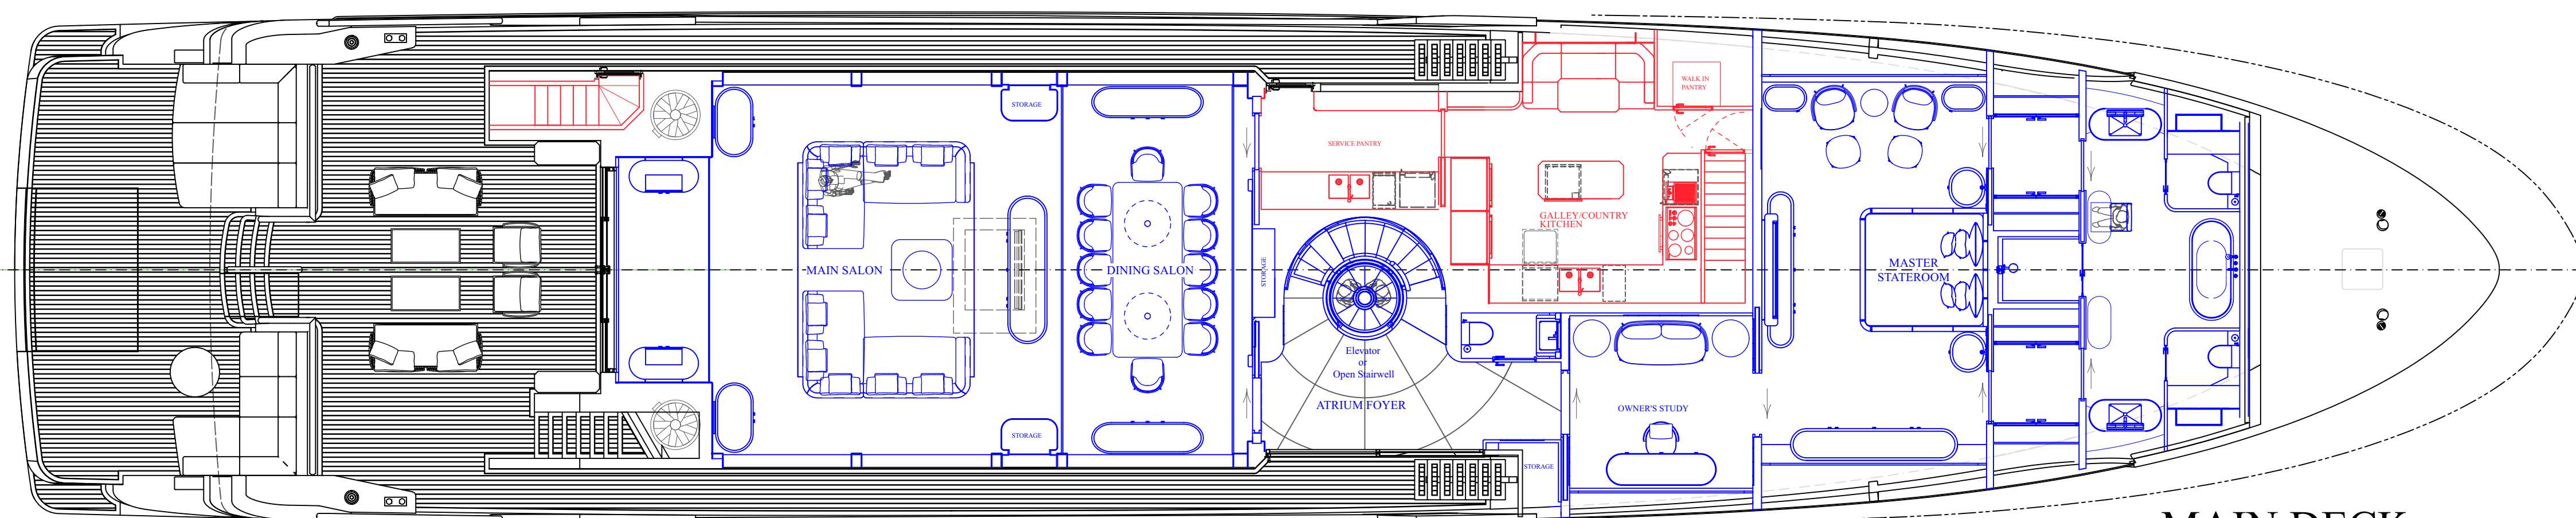

BURGER ATRIUM 142

REV 6

30/8/23

MAIN DECK

Project: BURGER 142
Date: OCTOBER, 2022
Drawn by: EKM

EVAN MARSHALL
U.S.O.N.A.V.

Job No.: 141
Drawing No.: A1 Rev 6 30/8/23
Scale: 1:50