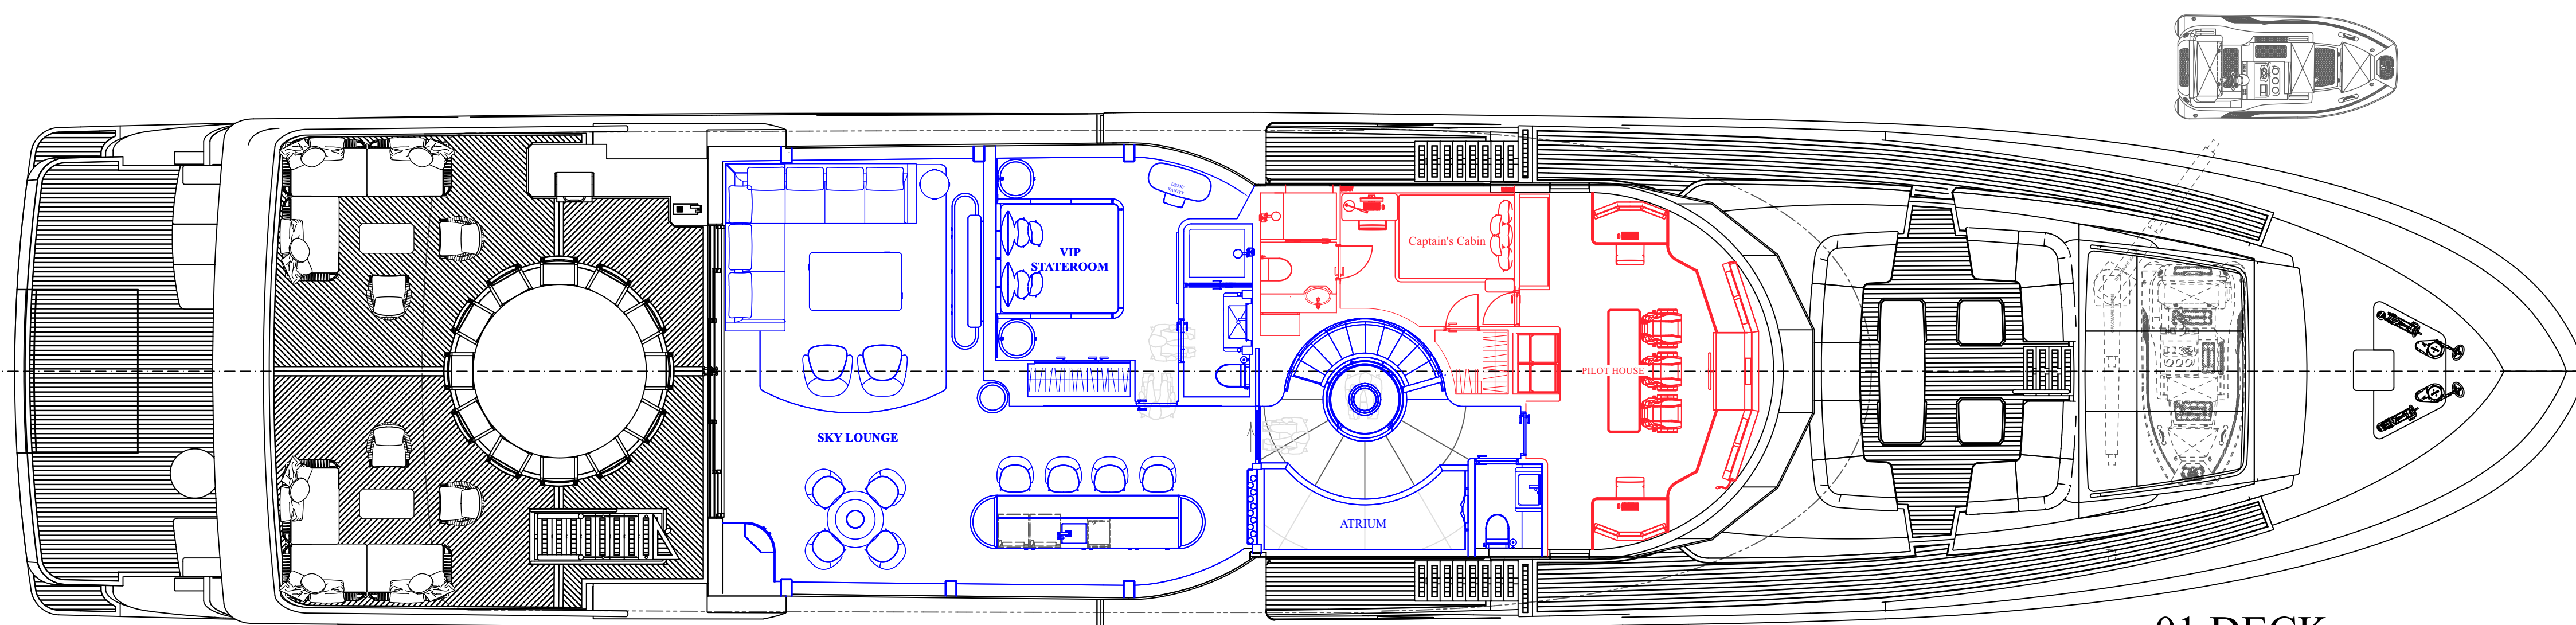

BURGER ATRIUM 142

REV 6

30/8/23

01 DECK

Project: BURGER 142
Date: OCTOBER, 2022
Drawn by: EKM

EVAN MARSHALL
U.S.O.N.A.V.

Job No.: 141
Drawing No.: A1 Rev 6 30/8/23
Scale: 1:50