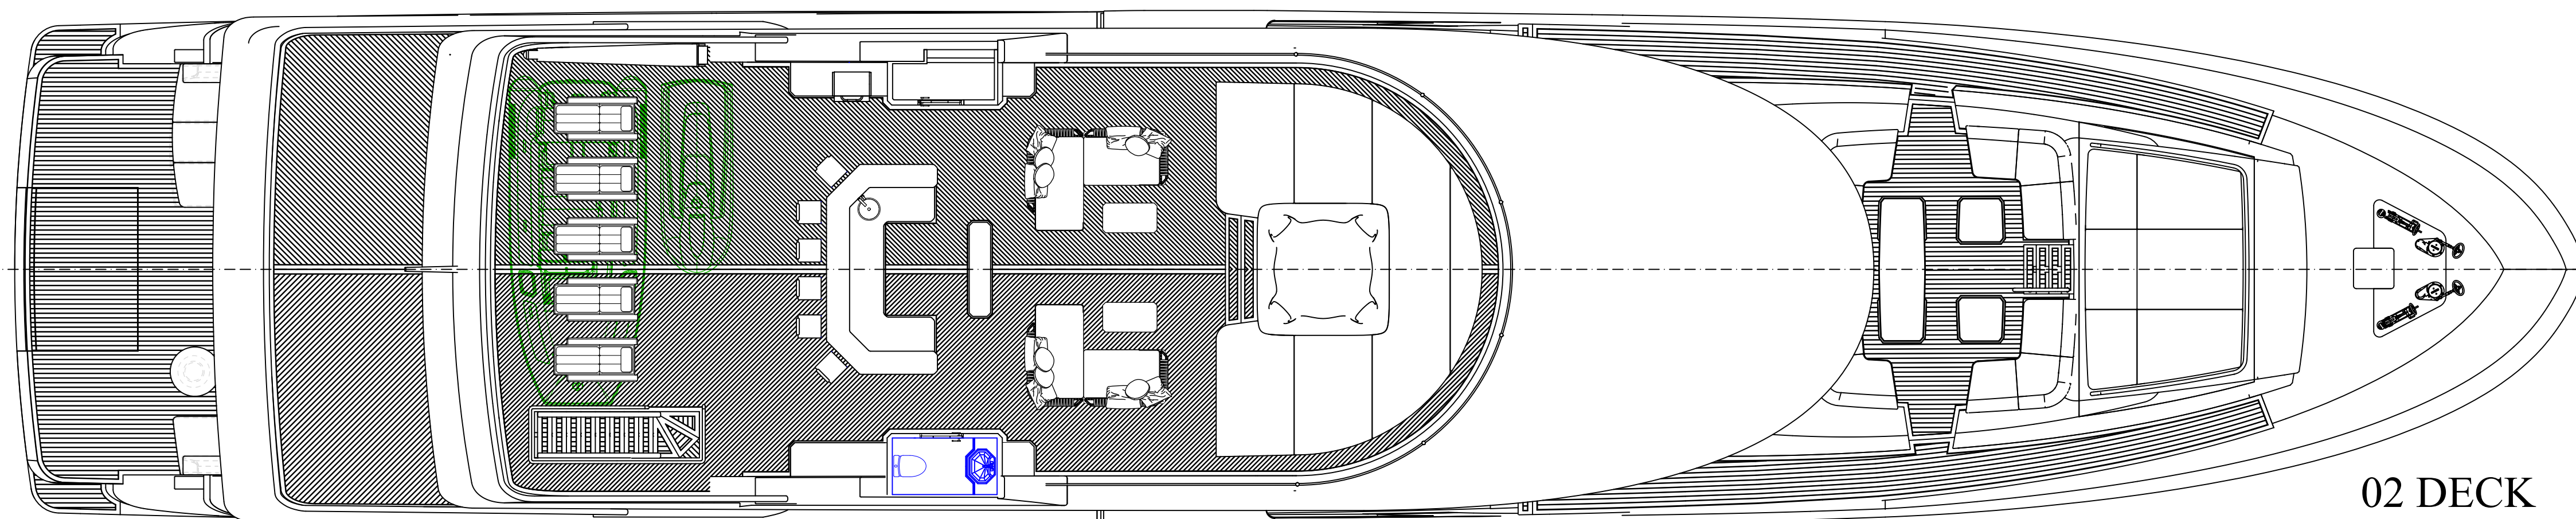

BURGER ATRIUM 142

REV 6

30/8/23

02 DECK

Project: BURGER 142
Date: OCTOBER, 2022
Drawn by: EKM

EVAN MARSHALL
U.S.O.N.A.V.

Job No.: 141
Drawing No.: A1 Rev 6 30/8/23
Scale: 1:50