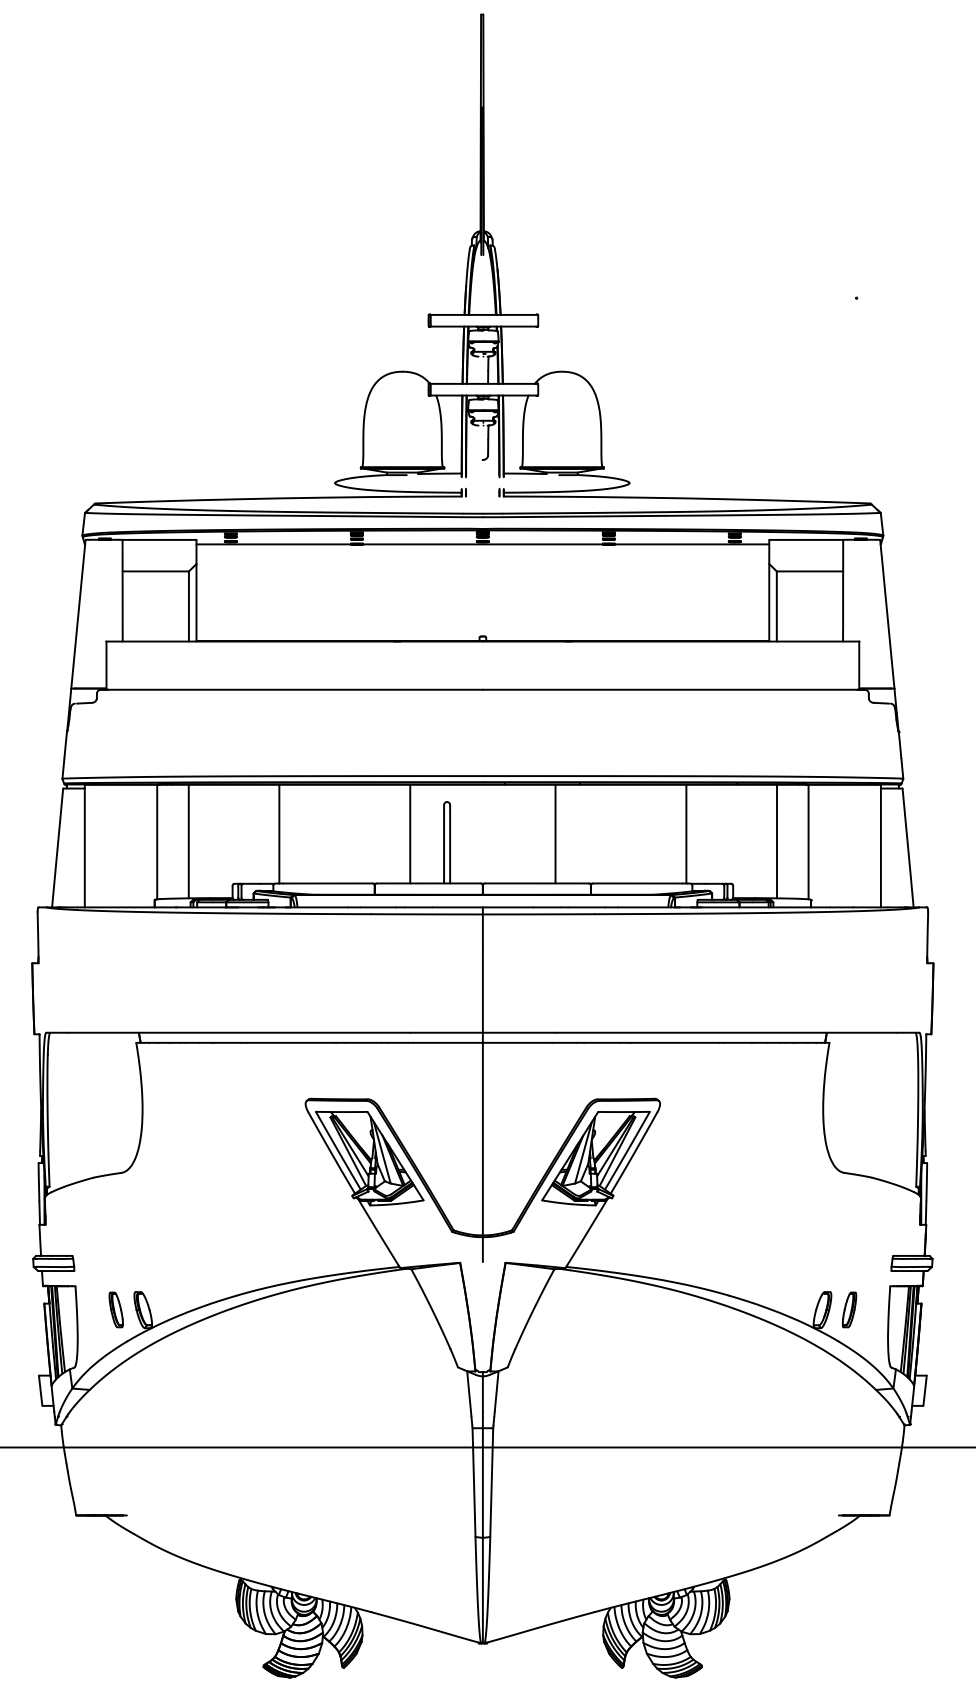

BURGER ATRIUM 142

REV 6

30/8/23

INBOARD PROFILE