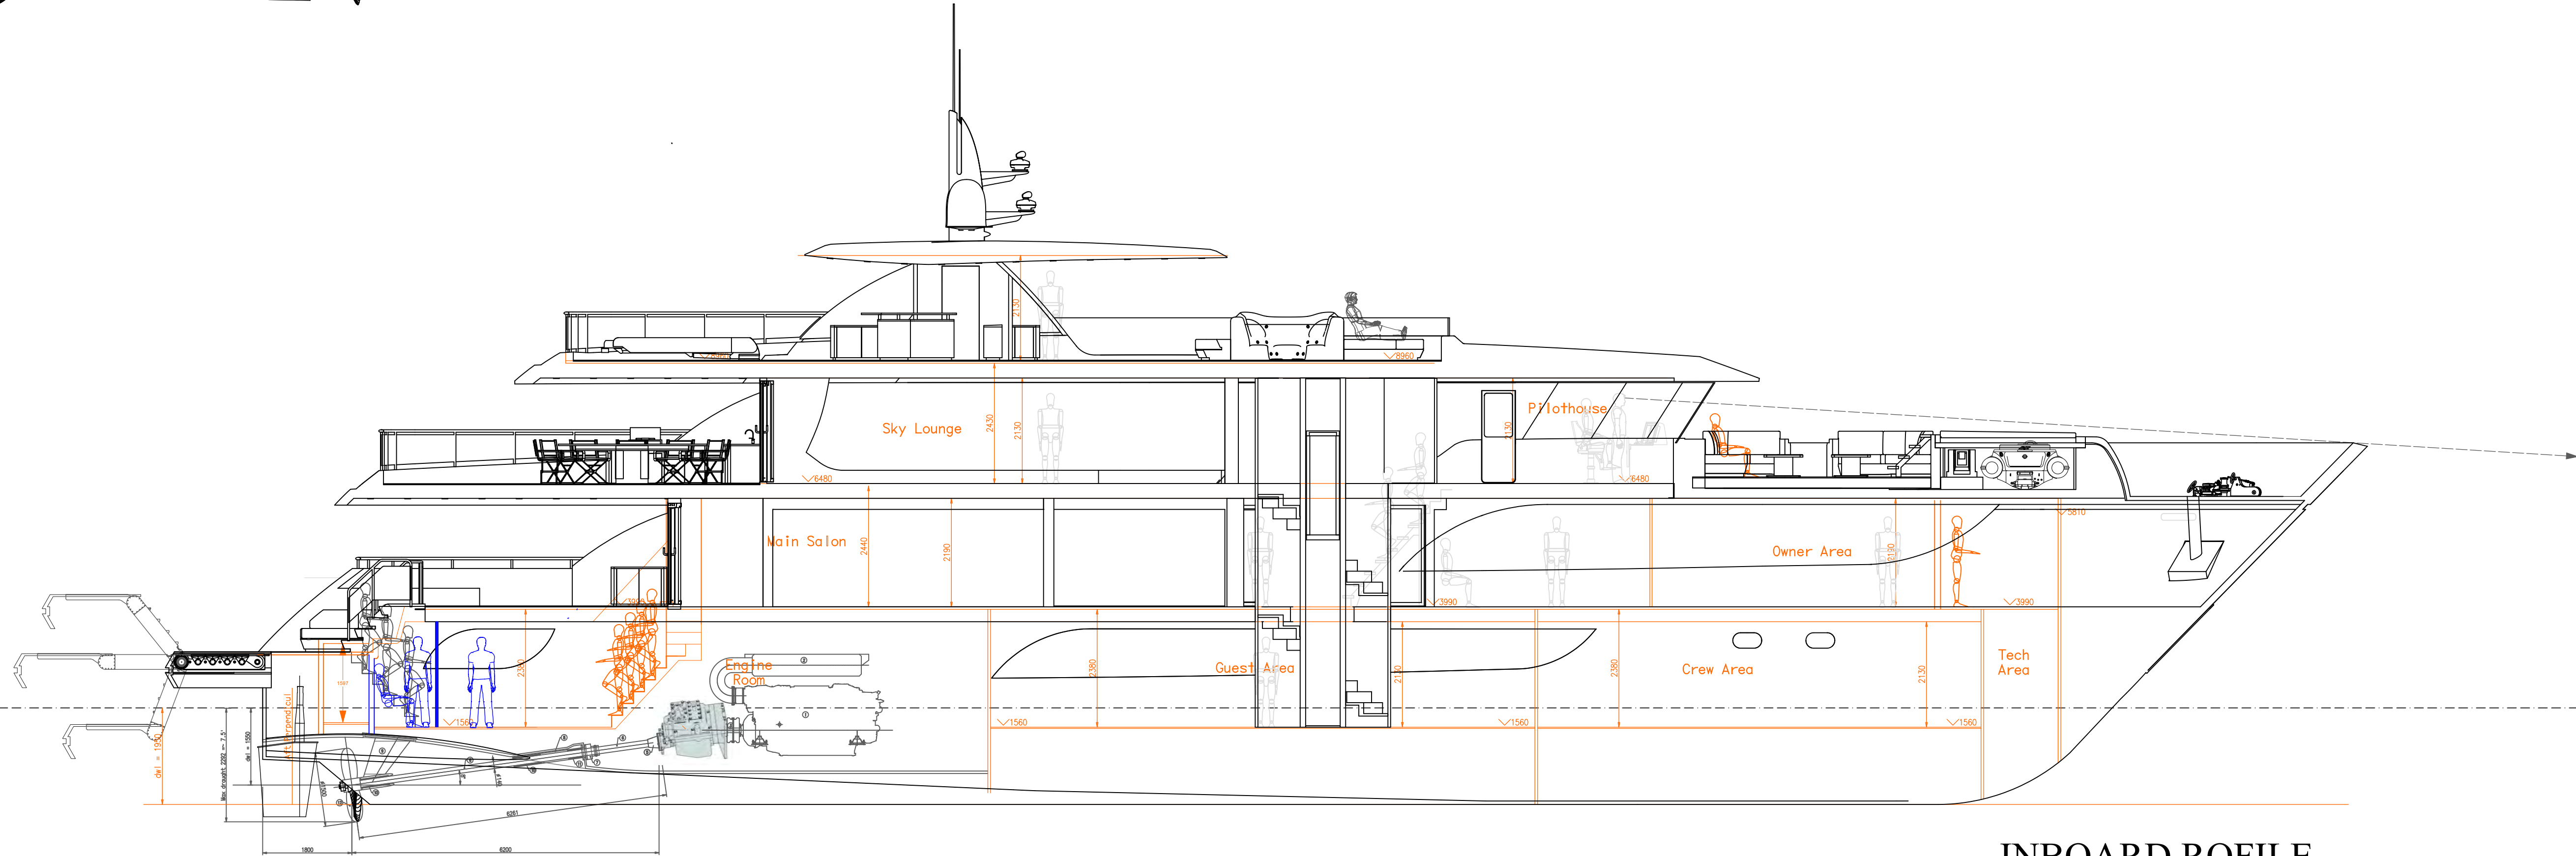

BURGER ATRIUM 142

REV 6

30/8/23

INBOARD PROFILE