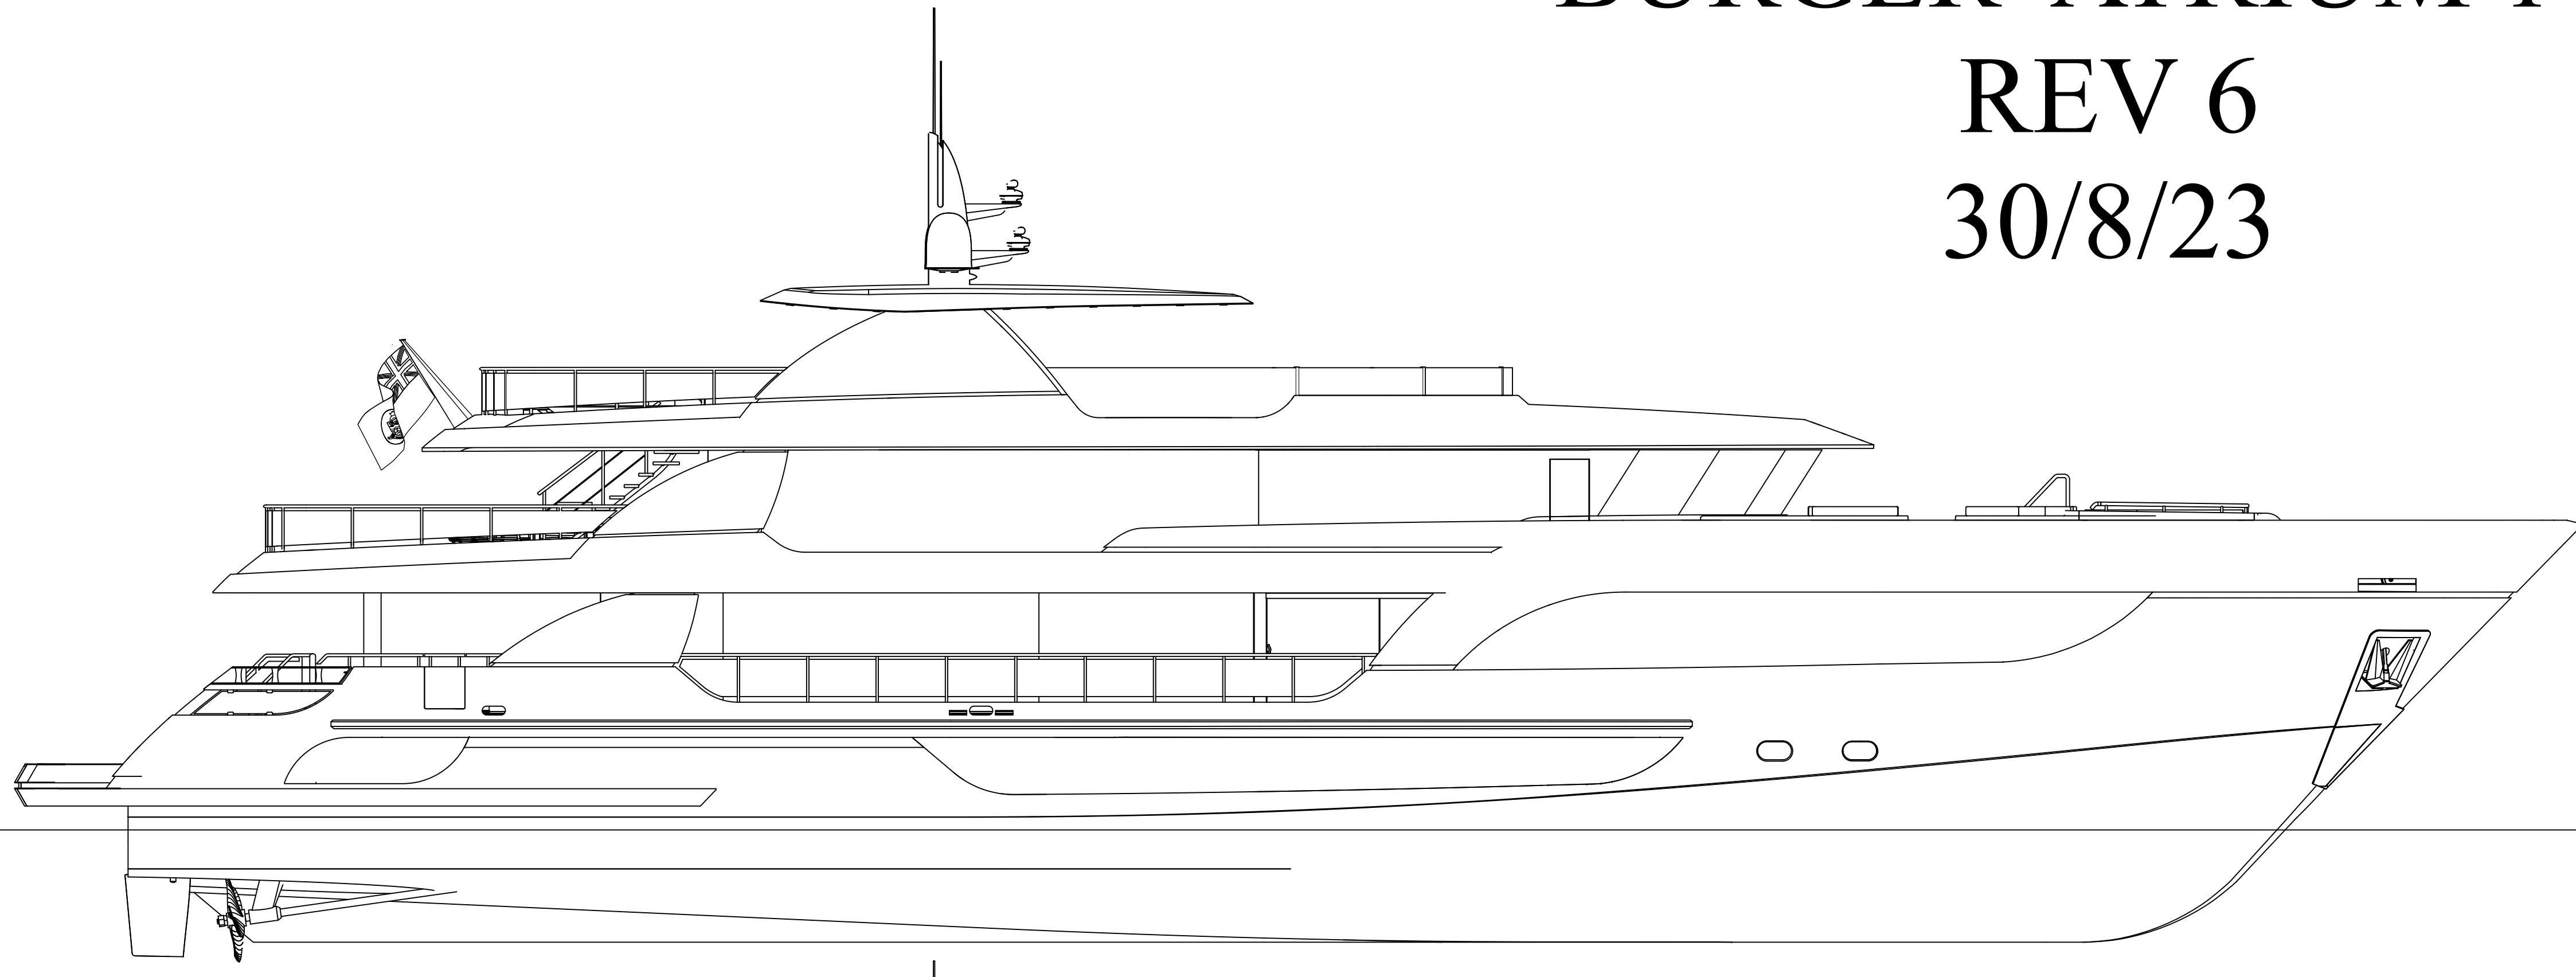

BURGER ATRIUM 142

REV 6

30/8/23

INBOARD PROFILE