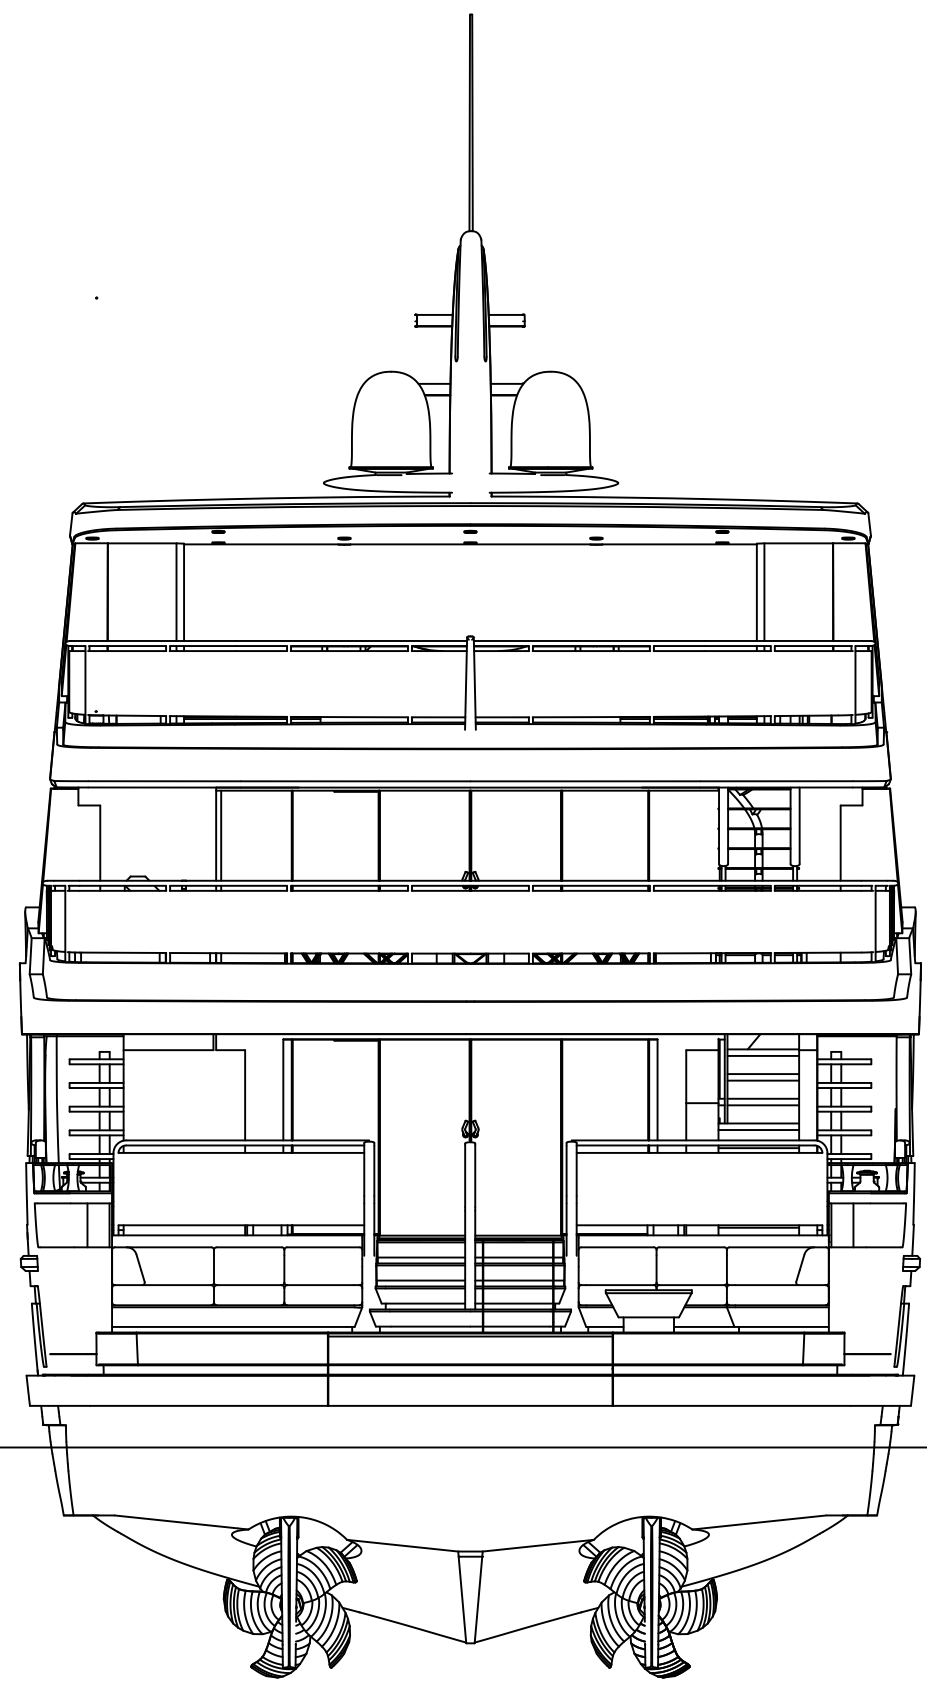

BURGER ATRIUM 142

REV 6

30/8/23

INBOARD PROFILE