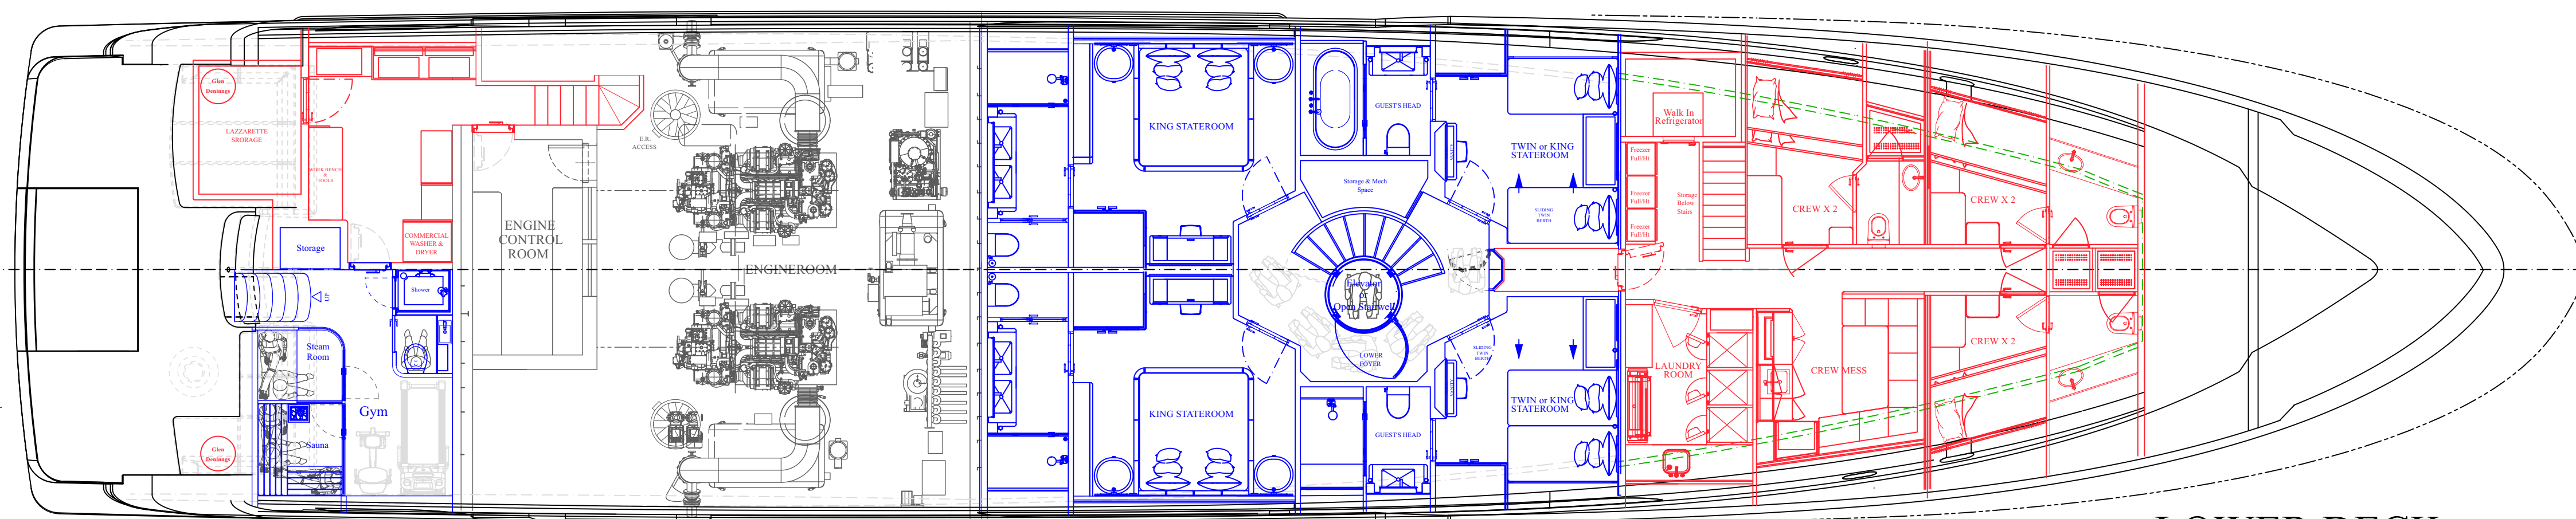

LOWER DECK

Project: BURGER 142
Date: OCTOBER, 2022
Drawn by: EKM

EVAN MARSHALL
U.S.O.N.A.V.

Job No.: 141
Drawing No.: A1 Rev 6 30/8/23
Scale: 1:50