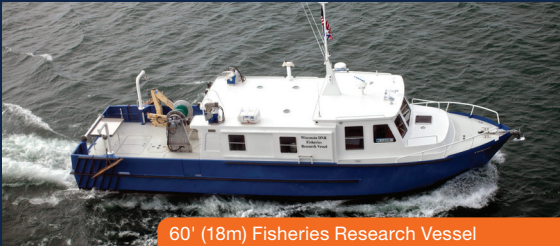

Quality Commercial Vessels... Built by Burger to Your Requirements

Under Construction

78' (24m) Steel Research Vessel

60' (18m) Fisheries Research Vessel

Delivered May 2014, early delivery/on budget

Burger is recognized worldwide for quality custom vessels that provide years of dependable service.

- Aluminum and Steel Fabrication
- Passenger Vessels
- Research Vessels
- Fast Crew Boats
- Fast Supply Boats
- Wind Farm Support Vessels
- Fishing Vessels
- Other Vessels to 260'(80m)

New Construction | Vessel Haul-Out | Refit & Repair Services